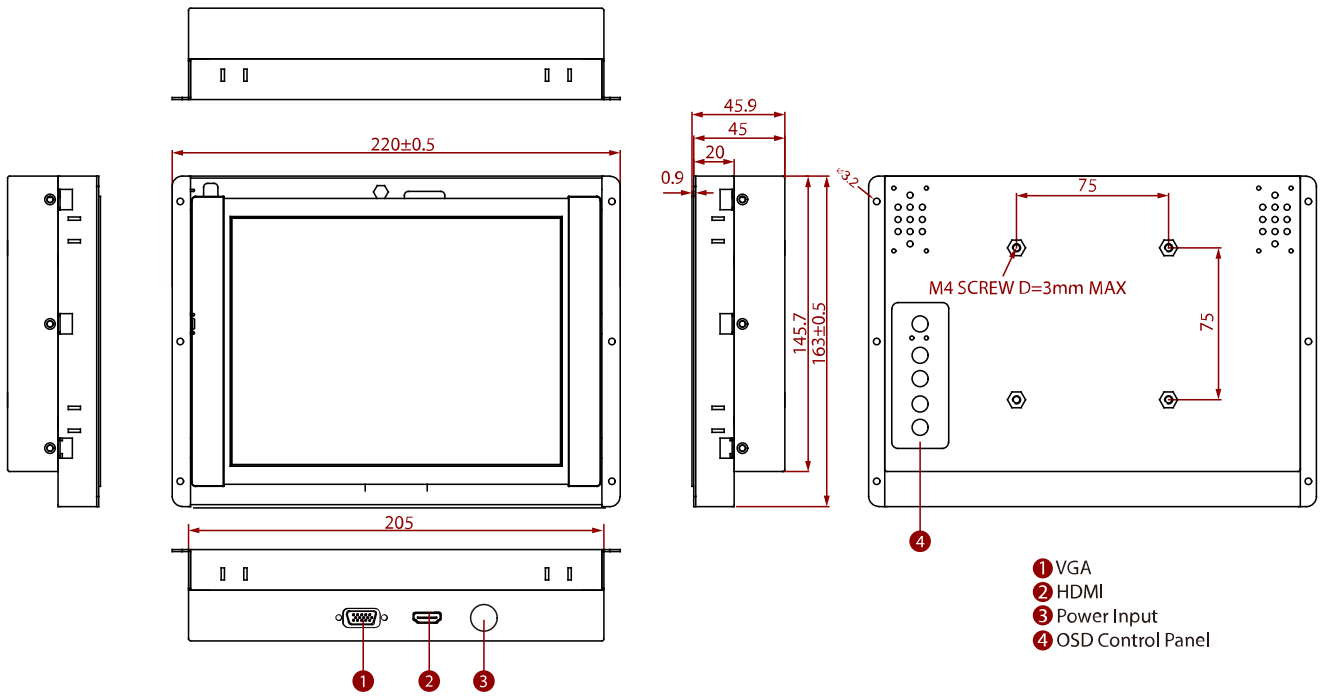

R08T100-OFA1

8.4" Open Frame Display

KEY FEATURES

- 8.4", 800 x 600
- VGA and HDMI input
- Open frame
- VESA mount

SPECIFICATIONS

Display	
Resolution	800x600
Contrast Ratio	500:1
Display Color	16.2M Colors
Active Area	162x121.5 mm
Size	8 inches
Panel Brightness	250
View Angles	70,70,70,50
Touch / Glass	Resistive Touch Screen (Optional) Protection Glass w/o Touch Function (Optional)
Environment	
Operating Humidity	10% to 90% (non-condensing)
Storage Temperature	-10~60°C
Operating Temperature	0~50°C
Certification	
Certification	CE, FCC
IO Ports	
USB Port	1 x USB for Touch Screen
Audio	Audio line in (3.5mm) (Optional) 2 x Speaker (Optional)
Video	1 x VGA 1 x HDMI (Optional) 1 x DVI (Optional)
Mechanical	
Dimension	221 x 163 x 45.9 mm
Mounting	VESA Mount/ Rear Mount
Cooling System	Fanless Design
Weight	1.2 kg
Enclosure	Metal
Accessory	
Accessory	1 x VGA cable 1 x HDMI cable 100~240V AC to DC Adapter Power Cord Manual VESA screws(Varies by product)
Optional Accessory	Remote Controller (Optional,Varies by product)
Power	
Power Rating	12V DC input
Control	

DIMENSIONS UNIT:MM

Winmate R08T100-OFA1

NOTE

1. This is a simplified drawing and some components are not marked in detail.
2. Please contact our sales representative if you need further product information.
3. All specifications are subject to change without prior notice.
4. The product shown in this datasheet is a standard model. For diagrams that contain customized or optional I/O, please contact the Winmate Sales Team for more information.