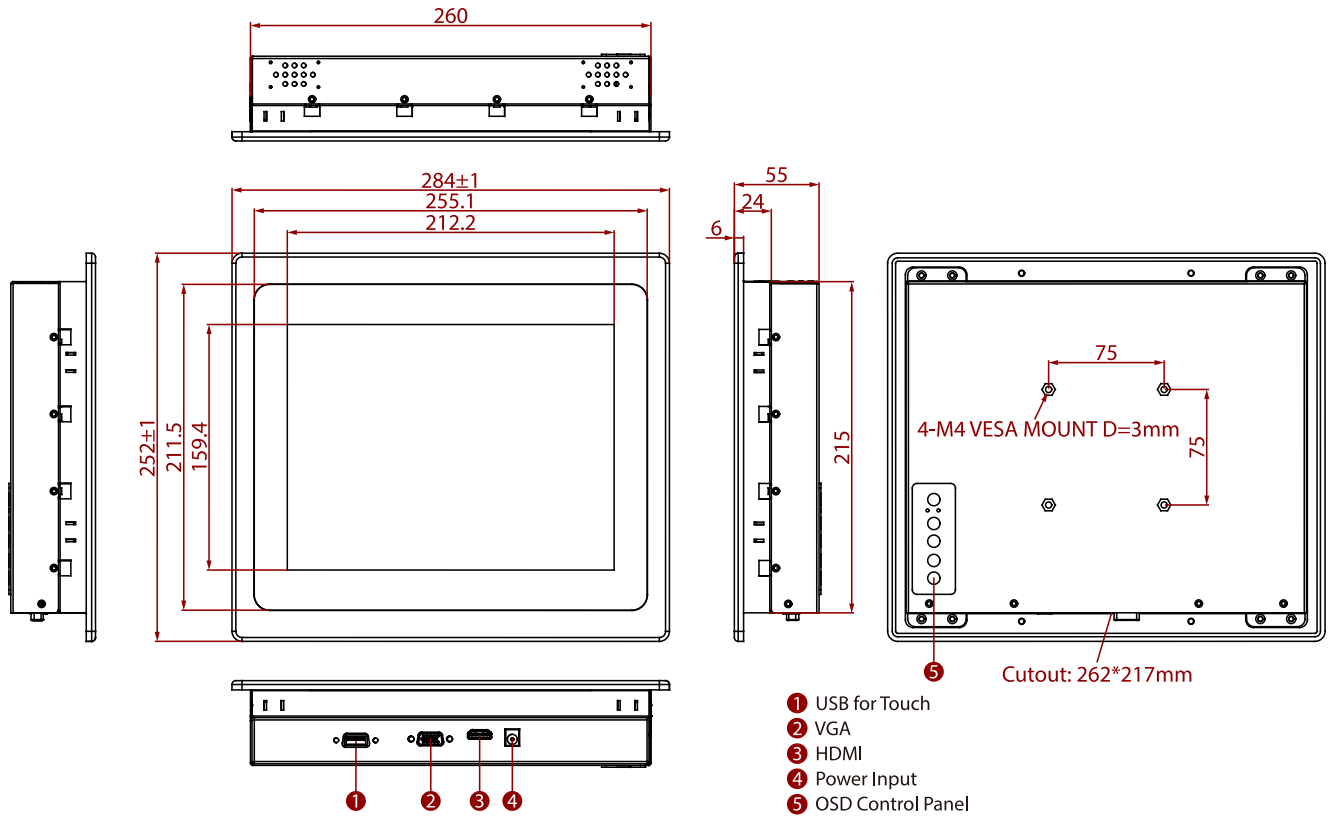

### SPECIFICATIONS

Display			
<b>Touch / Glass</b>	Projected Capacitive Multi Touch Screen	<b>Resolution</b>	1024x768
<b>Size</b>	10.4 inches	<b>Contrast Ratio</b>	1000:1
<b>Panel Brightness</b>	1000 nits	<b>Display Color</b>	16.2M Colors
<b>View Angles</b>	88,88,88,88	<b>Active Area</b>	210.4x157.8 mm
Environment			
<b>Operating Humidity</b>	10% to 90% RH, Non-Condensing	<b>Operating Temperature</b>	0°C to 50°C
<b>Storage Temperature</b>	-10°C to 60°C	<b>IP rating</b>	Front IP65
Certification			
<b>Certification</b>	CE, FCC		
IO Ports			
<b>USB Port</b>	1 x USB for Touch Screen	<b>Video</b>	1 x VGA 1 x HDMI (Optional) 1 x DVI (Optional)
<b>Audio</b>	Audio line in (3.5mm) (Optional) 2 x Speaker (Optional)		
Mechanical			
<b>Dimension</b>	284 x 252 x 55 mm	<b>Weight</b>	2.3 kg
<b>Mounting</b>	VESA Mount/ Panel Mount	<b>Enclosure</b>	Metal Housing with Aluminum Bezel
<b>Cooling System</b>	Fanless Design	<b>Cut out</b>	262 x 218 mm
Accessory			
<b>Accessory</b>	1 x VGA cable 1 x HDMI cable 100~240V AC to DC Adapter Power Cord Manual VESA screws(Varies by product)	<b>Optional Accessory</b>	Remote Controller (Optional,Varies by product)
Power			
<b>Power Rating</b>	12V DC in		
Control			
<b>Button</b>	5 Keys: -, +, Power, Esc, Enter		

## DIMENSIONS UNIT:MM