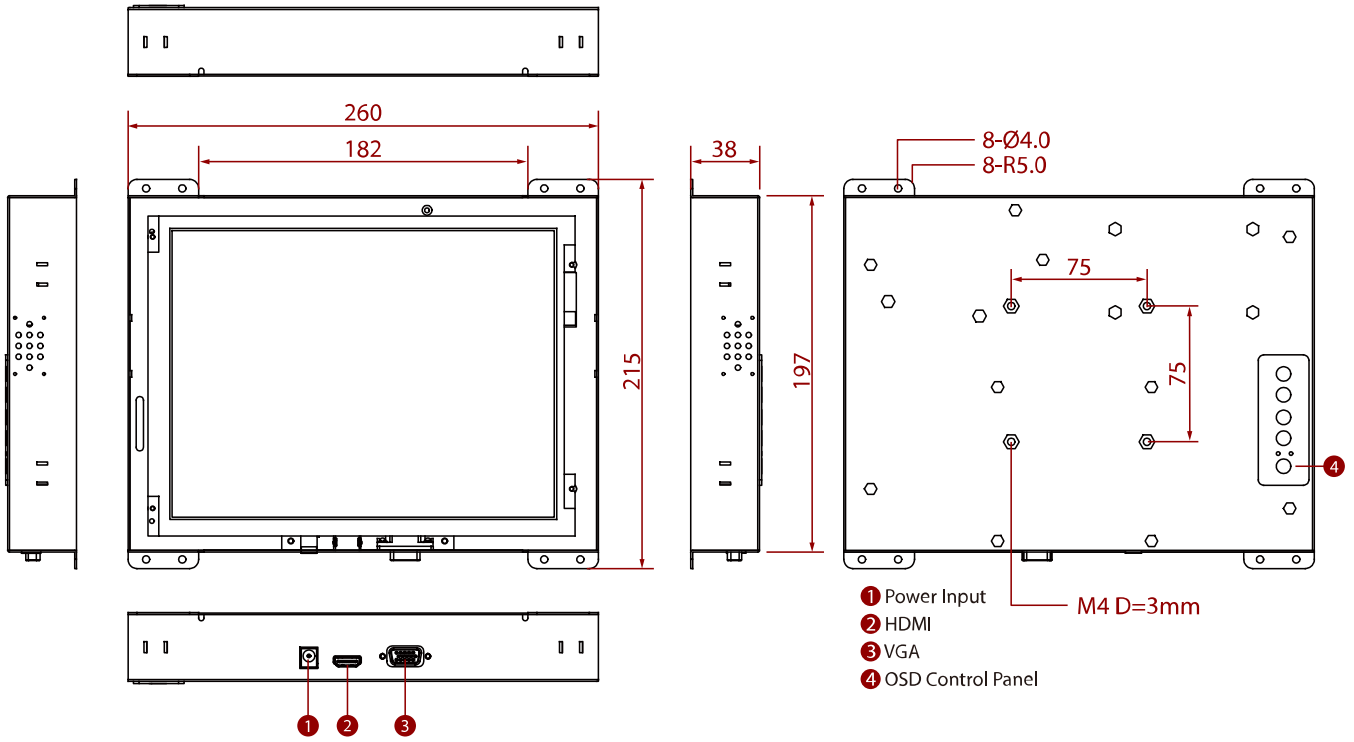

R10L600-OFP1TR

10.4" Open Frame Transflective Display

KEY FEATURES

- 10.4", 800 x 600
- VGA and HDMI input
- Open frame
- VESA mount
- Transflective

SPECIFICATIONS

Display	
Resolution	800x600
Contrast Ratio	400:1
Display Color	262K Colors
Active Area	211.2x158.4 mm
Size	10.4 inches
Panel Brightness	700 nits
View Angles	70,70,70,60
Touch / Glass	Resistive Touch Screen (Optional) Protection Glass w/o Touch Function (Optional) SAW Touch (Surface Acoustic Wave) (Optional)
Environment	
Operating Humidity	10% to 90% (non-condensing)
Storage Temperature	-10~60°C
Operating Temperature	0~50°C
Certification	
Certification	CE, FCC
IO Ports	
USB Port	1 x USB for Touch Screen
Video	1 x VGA 1 x HDMI (Optional) 1 x DVI (Optional)
Audio	Audio line in (3.5mm) + 2 x Speaker (Optional)
Mechanical	
Dimension	260 x 215 x 35 mm
Enclosure	Metal
Mounting	VESA Mount/ Panel Mount
Cooling System	Fanless Design
Accessory	
Accessory	1 x VGA cable 1 x HDMI cable 100~240V AC to DC Adapter Power Cord Manual VESA screws(Varies by product)
Optional Accessory	Remote Controller (Optional,Varies by product)
Power	
Power Rating	12V DC input
Control	
Button	5 Keys: -, +, Power, Esc, Enter

DIMENSIONS UNIT:MM

NOTE

1. This is a simplified drawing and some components are not marked in detail.
2. Please contact our sales representative if you need further product information.
3. All specifications are subject to change without prior notice.
4. The product shown in this datasheet is a standard model. For diagrams that contain customized or optional I/O, please contact the Winmate Sales Team for more information.