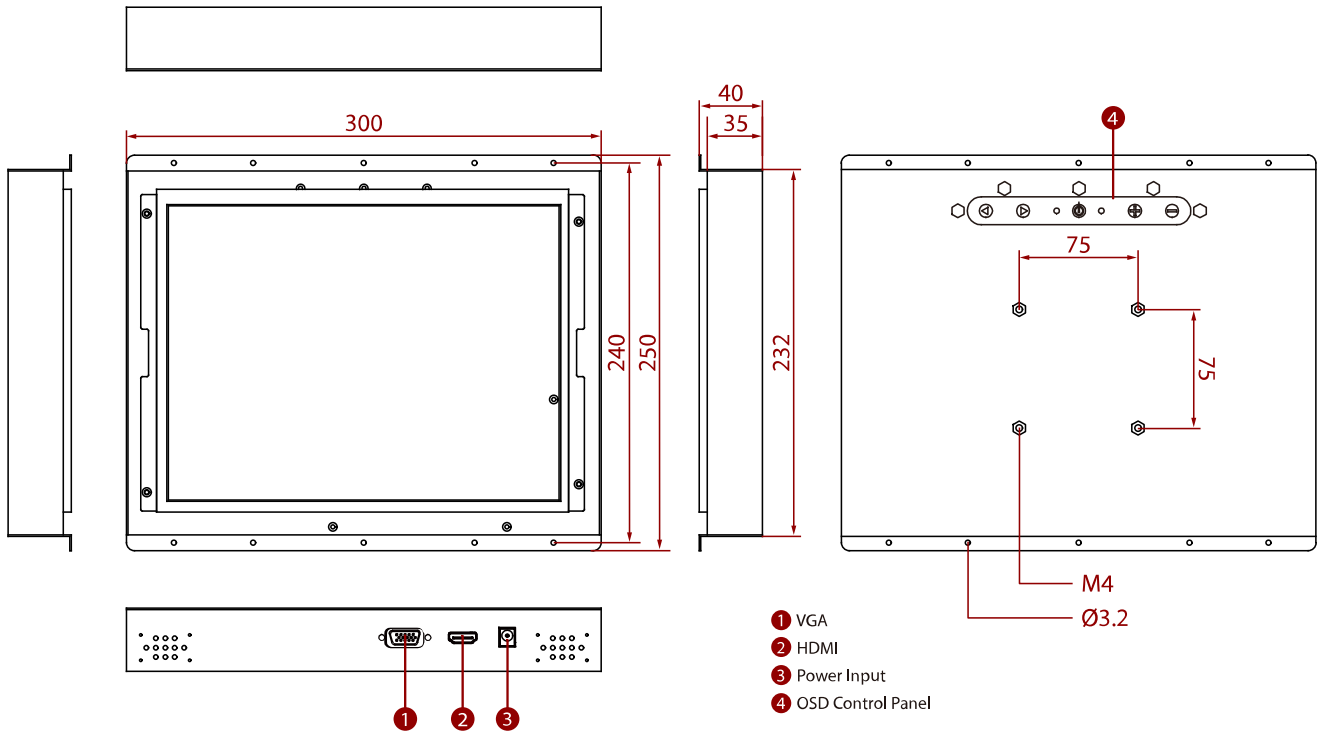

R12L600-OFM2TR

12.1" Open Frame Transflective Display

KEY FEATURES

- 12.1", 1024 x 768 Open Frame Transflective Display
- VGA and HDMI input
- Open frame
- VESA mount
- Transflective

SPECIFICATIONS

Display	
Resolution	1024x768
Contrast Ratio	700:1
Display Color	16.2M Colors
Active Area	261.12x163.2 mm
Size	12.1 inches
Panel Brightness	600 nits
View Angles	80,80,70,70
Touch / Glass	Resistive Touch Screen (Optional) Protection Glass w/o Touch Function (Optional) SAW Touch (Surface Acoustic Wave) (Optional)
Environment	
Operating Humidity	10% to 90% (non-condensing)
Storage Temperature	-10~60°C
Operating Temperature	0~50°C
Certification	
Certification	CE, FCC
IO Ports	
USB Port	1 x USB for Touch Screen
Video	1 x VGA 1 x HDMI (Optional) 1 x DVI (Optional)
Audio	Audio line in (3.5mm) + 2 x Speaker (Optional)
Mechanical	
Dimension	300 x 250 x 40 mm
Enclosure	Metal
Mounting	VESA Mount/ Panel Mount
Cooling System	Fanless Design
Accessory	
Accessory	1 x VGA cable 1 x HDMI cable 100~240V AC to DC Adapter Power Cord Manual VESA screws(Varies by product)
Optional Accessory	Remote Controller (Optional,Varies by product)
Power	
Power Rating	12V DC input
Control	
Button	5 Keys: -, +, Power, Esc, Enter

DIMENSIONS UNIT:MM

NOTE

1. This is a simplified drawing and some components are not marked in detail.
2. Please contact our sales representative if you need further product information.
3. All specifications are subject to change without prior notice.
4. The product shown in this datasheet is a standard model. For diagrams that contain customized or optional I/O, please contact the Winmate Sales Team for more information.