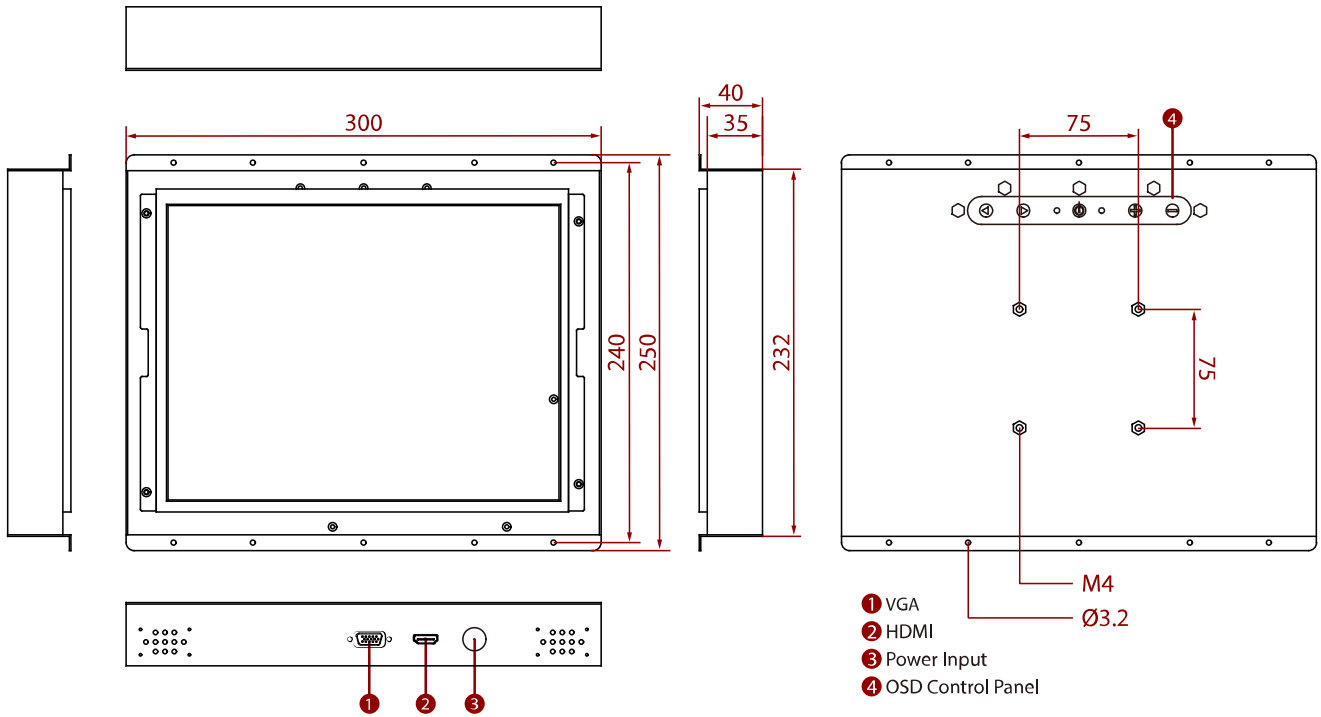

R12T600-OFL1

12.1" Open Frame Display

KEY FEATURES

- 12.1", 800 x 600
- VGA and HDMI input
- Open frame
- VESA mount

SPECIFICATIONS

Display	
Resolution	800x600
Contrast Ratio	700:1
Display Color	16.2M Colors
Active Area	246x184.5 mm
Size	12.1 inches
Panel Brightness	450 nits
View Angles	80,80,75,65
Touch / Glass	Resistive Touch Screen (Optional) Protection Glass w/o Touch Function (Optional) SAW Touch (Surface Acoustic Wave) (Optional)
Environment	
Operating Humidity	10% to 90% (non-condensing)
Storage Temperature	-10~60°C
Operating Temperature	0~50°C
Certification	
Certification	CE, FCC
IO Ports	
USB Port	1 x USB for Touch Screen
Audio	Audio line in (3.5mm) (Optional) 2 x Speaker (Optional)
Video	1 x VGA 1 x HDMI (Optional) 1 x DVI (Optional)
Mechanical	
Dimension	300 x 250 x 40 mm
Mounting	VESA Mount/ Rear Mount
Cooling System	Fanless Design
Weight	1.9 kg
Enclosure	Metal
Accessory	
Accessory	1 x VGA cable 1 x HDMI cable 100~240V AC to DC Adapter Power Cord Manual VESA screws(Varies by product)
Optional Accessory	Remote Controller (Optional,Varies by product)
Power	
Power Rating	12V DC input

Control

Button 5 Keys: -, +, Power, Esc, Enter

DIMENSIONS UNIT:MM

NOTE

1. This is a simplified drawing and some components are not marked in detail.
2. Please contact our sales representative if you need further product information.
3. All specifications are subject to change without prior notice.
4. The product shown in this datasheet is a standard model. For diagrams that contain customized or optional I/O, please contact the Winmate Sales Team for more information.