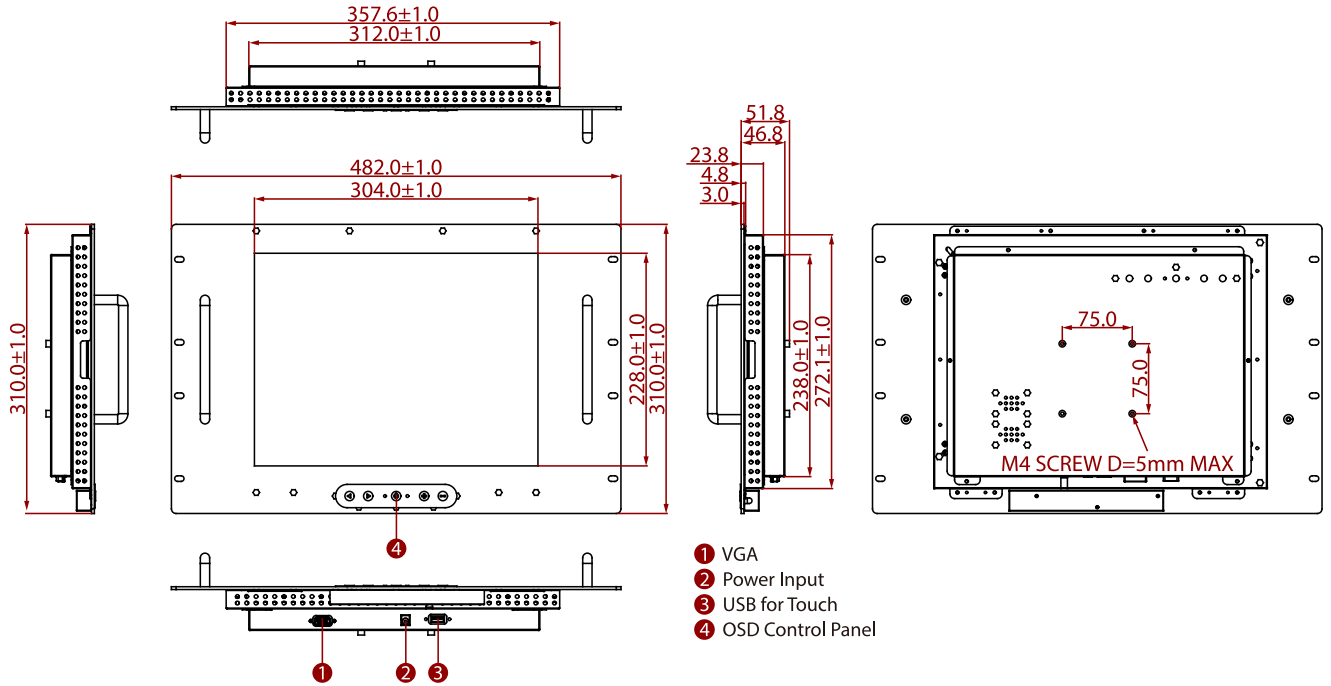

R15L600-RKC3

15" Rack Mount Display

KEY FEATURES

- 15", 1024 x 768, Rack Mount Display
- VGA and HDMI input
- Rack mount
- VESA mount

SPECIFICATIONS

Display			
Resolution	1024x768	Size	15.0 inches
Contrast Ratio	2000:1	Panel Brightness	300.0 nits
Display Color	16.2M Colors	View Angles	88,88,88,88
Active Area	304.1x228.1 mm	Touch / Glass	Resistive Touch Screen Protection Glass w/o Touch Function (Optional) SAW Touch (Surface Acoustic Wave) (Optional)
Environment			
Operating Humidity	10% to 90% RH, Non-Condensing	Operating Temperature	0°C to 50°C
Storage Temperature	-10°C to 60°C		
Certification			
Certification	CE, FCC		
IO Ports			
USB Port	1 x USB for Touch Screen	Video	1 x VGA 1 x HDMI (Optional) 1 x DVI (Optional)
Audio	Audio line in (3.5mm) (Optional) 2 x Speaker (Optional)		
Mechanical			
Dimension	482 x 310 x 51.8 mm	Mounting	VESA Mount/Rack Mount
Enclosure	Metal Housing with Aluminum Bezel	Cooling System	Fanless Design
Accessory			
Accessory	1 x VGA cable 1 x HDMI cable 100~240V AC to DC Adapter Power Cord Manual VESA screws(Varies by product)	Optional Accessory	Remote Controller (Optional,Varies by product)
Power			
Power Rating	12V DC in 24V DC in (optional)		
Control			

DIMENSIONS UNIT:MM

NOTE

1. This is a simplified drawing and some components are not marked in detail.
2. Please contact our sales representative if you need further product information.
3. All specifications are subject to change without prior notice.
4. The product shown in this datasheet is a standard model. For diagrams that contain customized or optional I/O, please contact the Winmate Sales Team for more information.