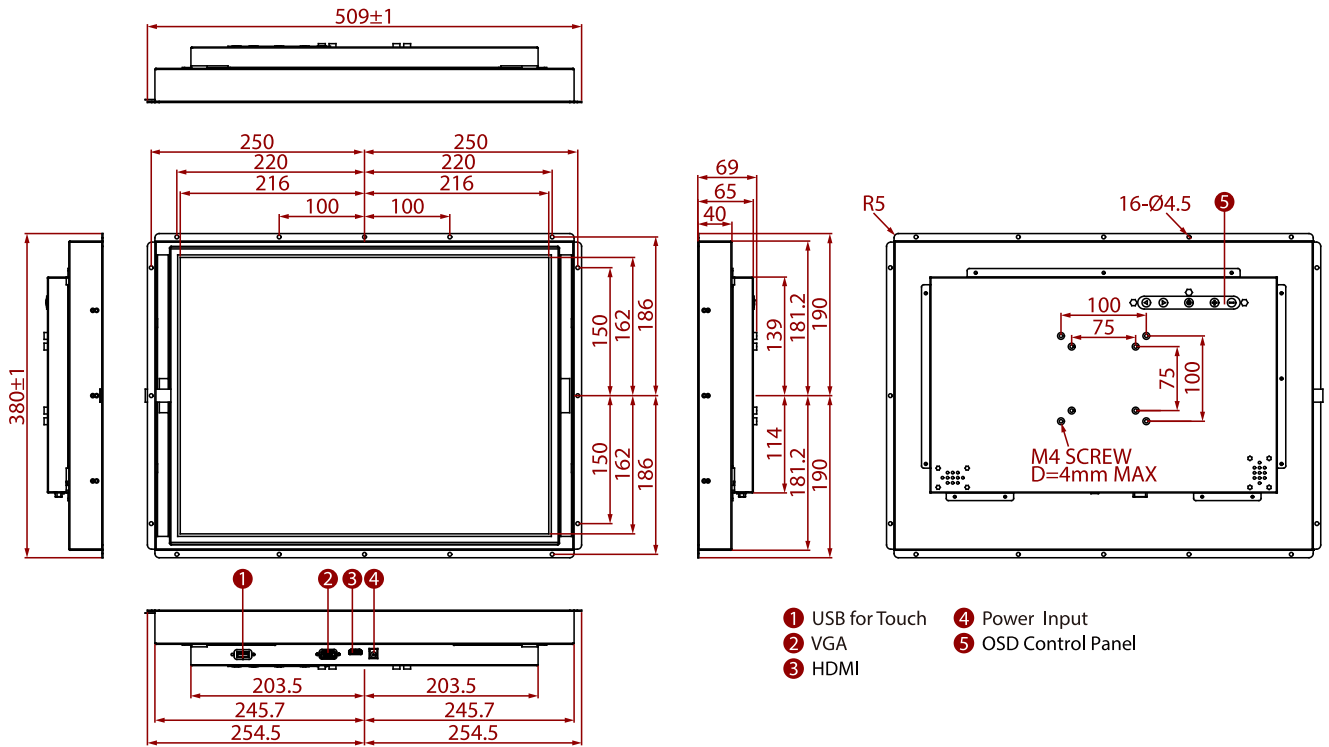

R21L100-OFM1

21.3" Open Frame Display

KEY FEATURES

- 21.3", 1600 x 1200
- VGA and HDMI input
- Open frame
- VESA mount

SPECIFICATIONS

Display	
Resolution	1600x1200
Contrast Ratio	1800:1
Display Color	16.8M Colors
Active Area	432 x 324 mm
Size	21.3 inches
Panel Brightness	1000 nits
View Angles	89,89,89,89
Touch / Glass	Resistive Touch Screen (Optional) Protection Glass w/o Touch Function (Optional)
Environment	
Operating Humidity	10% to 90% (non-condensing)
Storage Temperature	-10~60°C
Operating Temperature	0~50°C
Certification	
Certification	CE, FCC
IO Ports	
USB Port	1 x USB for Touch Screen
Audio	Audio line in (3.5mm) (Optional) 2 x Speaker (Optional)
Video	1 x VGA 1 x HDMI (Optional) 1 x DVI (Optional)
Mechanical	
Dimension	509 x 380 x 65 mm
Enclosure	Metal
Mounting	VESA Mount/ Rear Mount
Cooling System	Fanless Design
Accessory	
Accessory	1 x VGA cable 1 x HDMI cable 100~240V AC to DC Adapter Power Cord Manual VESA screws(Varies by product)
Optional Accessory	Remote Controller (Optional,Varies by product)
Power	
Power Rating	12V DC input
Control	
Button	5 Keys: -, +, Power, Esc, Enter

DIMENSIONS UNIT:MM

NOTE

1. This is a simplified drawing and some components are not marked in detail.
2. Please contact our sales representative if you need further product information.
3. All specifications are subject to change without prior notice.
4. The product shown in this datasheet is a standard model. For diagrams that contain customized or optional I/O, please contact the Winmate Sales Team for more information.