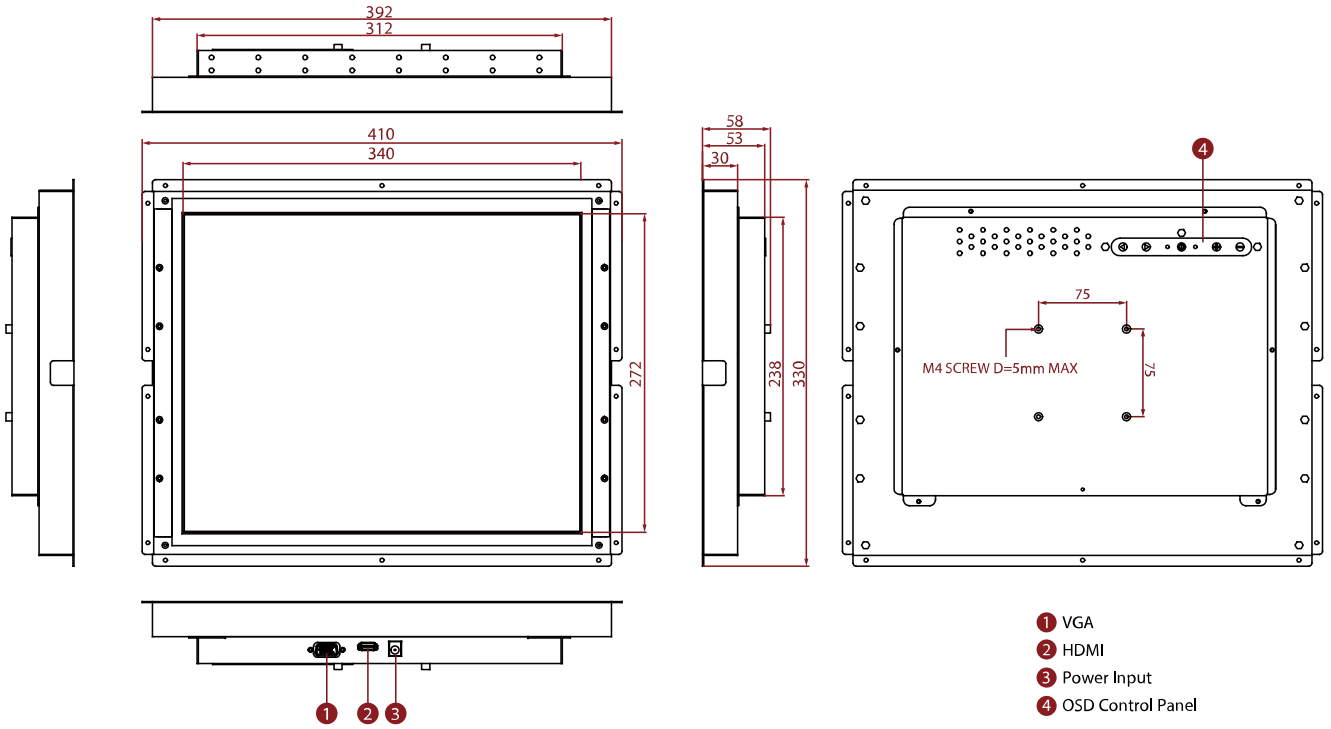

S17L500-OFA1TR

17" Open Frame Transflective Display

KEY FEATURES

- 17", 1280 x 1024
- VGA and HDMI input
- Open frame
- VESA mount
- Transflective

SPECIFICATIONS

Display	
Resolution	1280x1024
Contrast Ratio	1000:1
Display Color	16.2M Colors
Active Area	337.920x270.336 mm
Size	17.0 inches
Panel Brightness	400 nits
View Angles	85,85,80,80
Touch / Glass	Resistive Touch Screen (Optional) Protection Glass w/o Touch Function (Optional)
Environment	
Operating Humidity	10% to 90% (non-condensing)
Storage Temperature	-10~60°C
Operating Temperature	0~50°C
Certification	
Certification	CE, FCC
IO Ports	
USB Port	1 x USB for Touch Screen
Video	1 x VGA 1 x HDMI (Optional) 1 x DVI (Optional)
Audio	Audio line in (3.5mm) + 2 x Speaker (Optional)
Accessory	
Accessory	1 x VGA cable 1 x HDMI cable 100~240V AC to DC Adapter Power Cord Manual VESA screws(Varies by product)
Optional Accessory	Remote Controller (Optional,Varies by product)
Power	
Power Rating	12V DC input
Control	
Button	5 Keys: -, +, Power, Esc, Enter

DIMENSIONS UNIT:MM

NOTE

1. This is a simplified drawing and some components are not marked in detail.
2. Please contact our sales representative if you need further product information.
3. All specifications are subject to change without prior notice.
4. The product shown in this datasheet is a standard model. For diagrams that contain customized or optional I/O, please contact the Winmate Sales Team for more information.