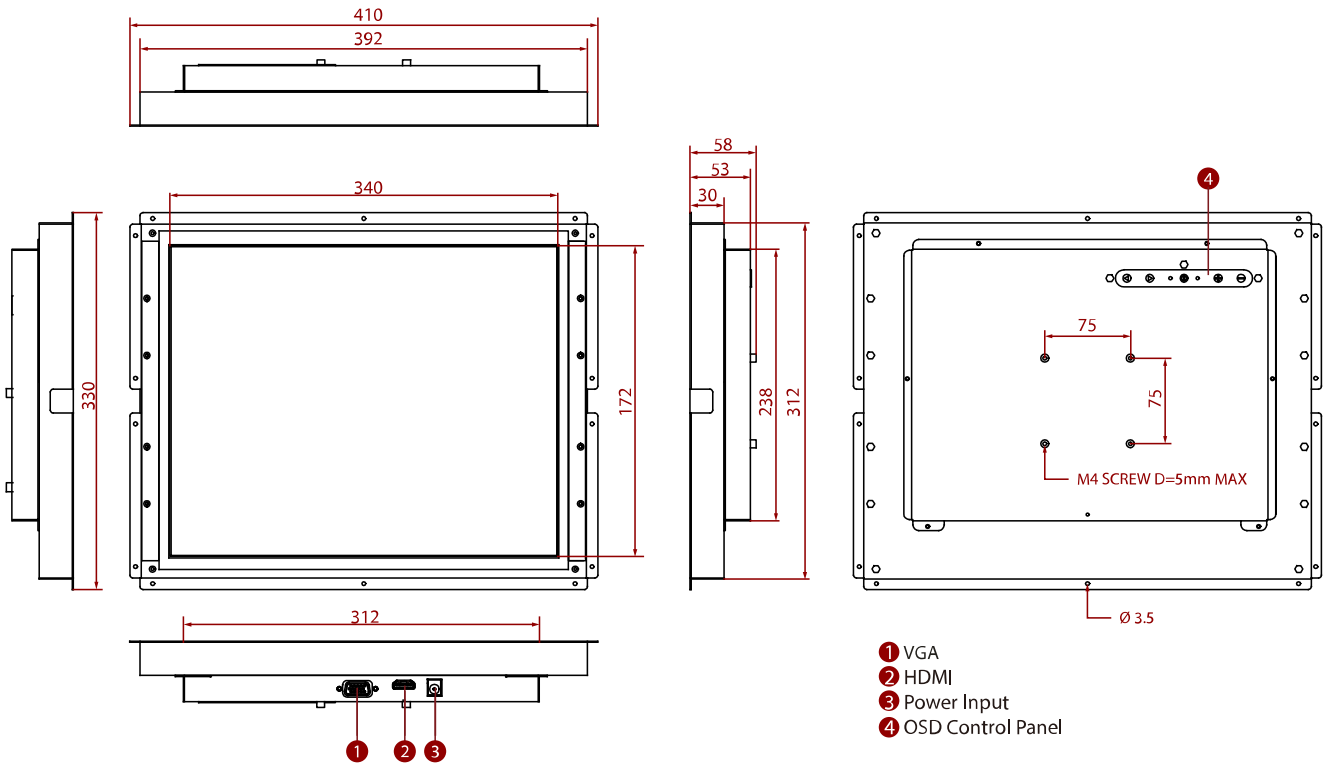

DIMENSIONS UNIT:MM

NOTE

1. This is a simplified drawing and some components are not marked in detail.
2. Please contact our sales representative if you need further product information.
3. All specifications are subject to change without prior notice.
4. The product shown in this datasheet is a standard model. For diagrams that contain customized or optional I/O, please contact the Winmate Sales Team for more information.