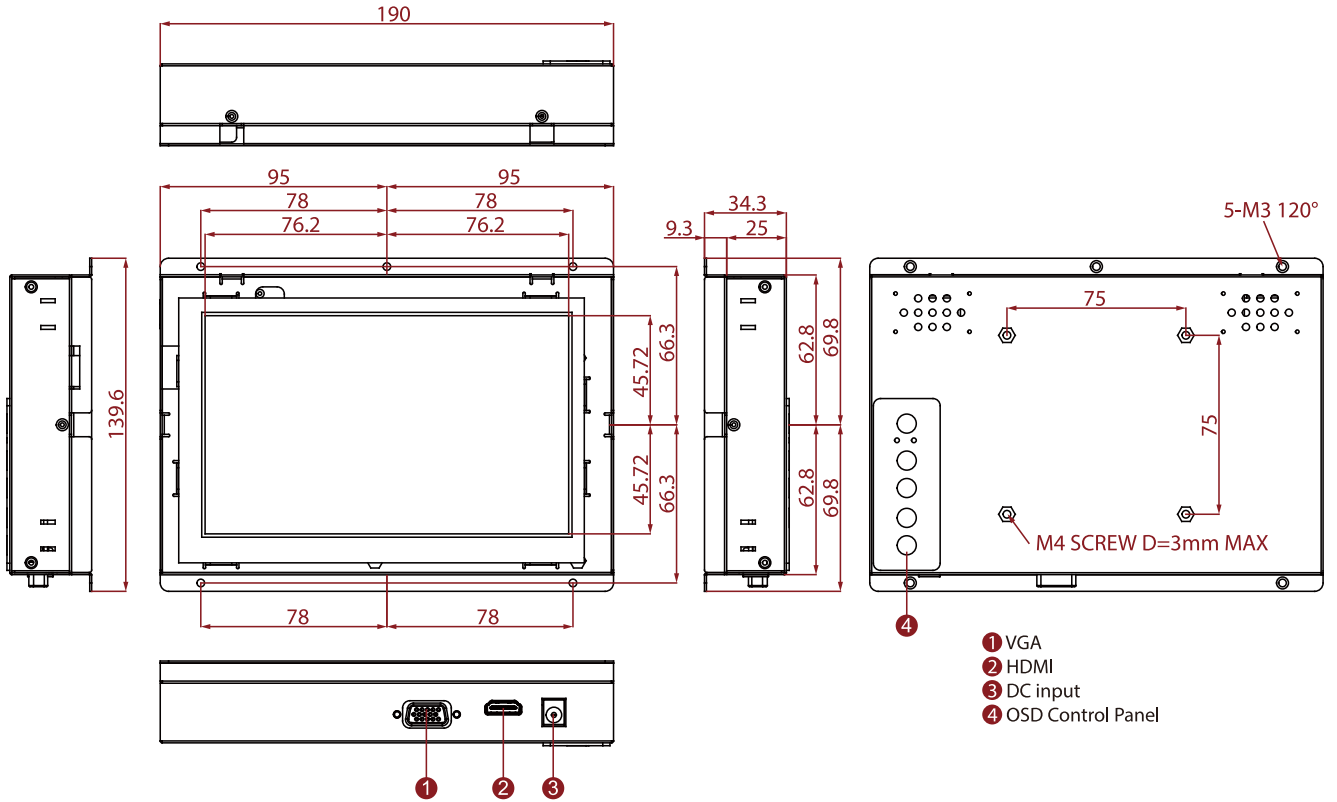

W07T700-OFA4

7" Open Frame Display

KEY FEATURES

- 7", 800 x 480
- VGA and HDMI input
- Open frame
- VESA mount

SPECIFICATIONS

Display	
Resolution	800x480
Contrast Ratio	1000:1
Display Color	16.2M Colors
Active Area	152.4x91.44 mm
Size	7 inches
Panel Brightness	400 nits
View Angles	80,80,80,80
Touch / Glass	Resistive Touch Screen (Optional) Protection Glass w/o Touch Function (Optional)
Environment	
Operating Humidity	10% to 90% (non-condensing)
Storage Temperature	-10~60°C
Operating Temperature	0~50°C
Certification	
Certification	CE, FCC
IO Ports	
USB Port	1 x USB for Touch Screen
Audio	Audio line in (3.5mm) (Optional) 2 x Speaker (Optional)
Video	1 x VGA 1 x HDMI (Optional) 1 x DVI (Optional)
Mechanical	
Dimension	190 x 138 x 34.3 mm
Enclosure	Metal
Mounting	VESA Mount/ Rear Mount
Cooling System	Fanless Design
Accessory	
Accessory	1 x VGA cable 1 x HDMI cable 100~240V AC to DC Adapter Power Cord Manual VESA screws(Varies by product)
Optional Accessory	Remote Controller (Optional,Varies by product)
Power	
Power Rating	12V DC input
Control	
Button	5 Keys: -, +, Power, Esc, Enter

DIMENSIONS UNIT:MM

Winmate W07T700-OFA4

NOTE

1. This is a simplified drawing and some components are not marked in detail.
2. Please contact our sales representative if you need further product information.
3. All specifications are subject to change without prior notice.
4. The product shown in this datasheet is a standard model. For diagrams that contain customized or optional I/O, please contact the Winmate Sales Team for more information.