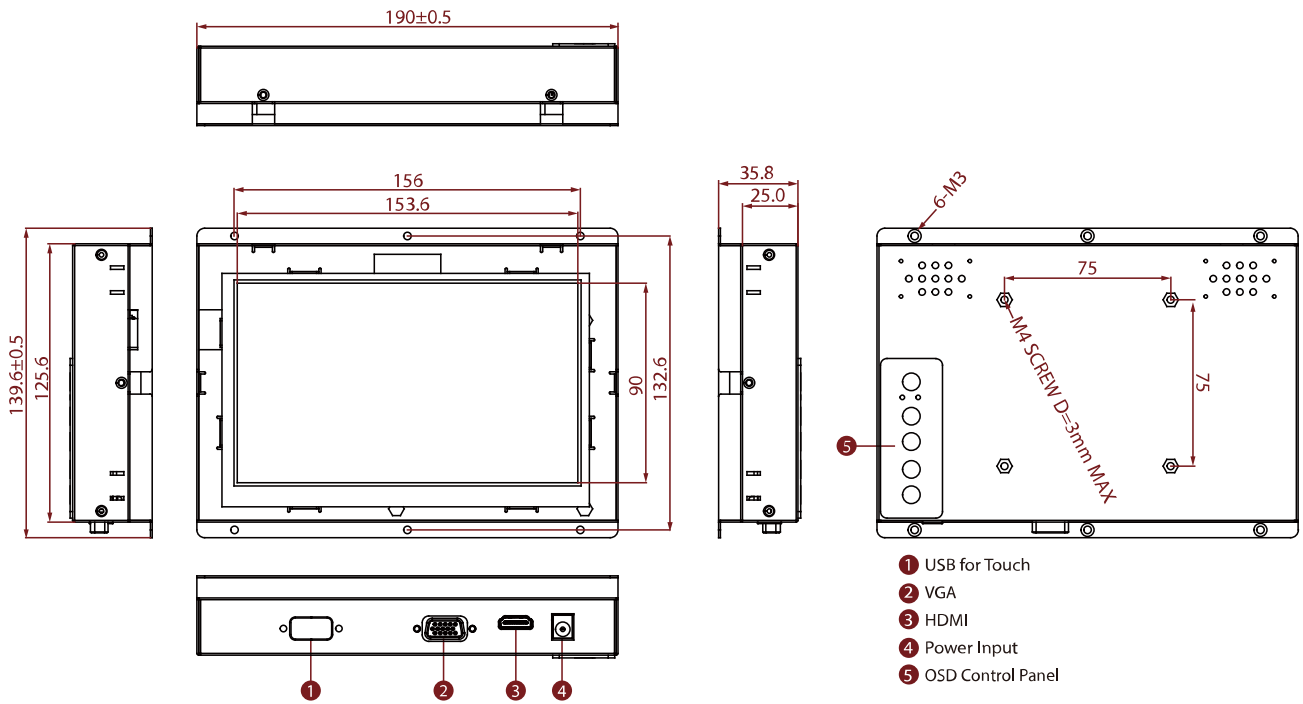

W07T700-OFO1HB

7" Open Frame High Brightness Display

KEY FEATURES

- 7", 1024 x 600
- VGA and HDMI input
- Open frame
- VESA mount
- High brightness

SPECIFICATIONS

Display	
Resolution	1024x600
Contrast Ratio	700:1
Display Color	16.2M Colors
Active Area	153.6x90 mm
Size	7.0 inches
Panel Brightness	1000 nits
View Angles	75,75,75,70
Touch / Glass	Resistive Touch Screen (Optional) Protection Glass w/o Touch Function (Optional)
Environment	
Operating Humidity	10% to 90% (non-condensing)
Storage Temperature	-10~60°C
Operating Temperature	0~50°C
Certification	
Certification	CE, FCC
IO Ports	
USB Port	1 x USB for Touch Screen
Video	1 x VGA 1 x HDMI (Optional) 1 x DVI (Optional)
Audio	Audio line in (3.5mm) + 2 x Speaker (Optional)
Mechanical	
Dimension	139.6 x 176 x 33 mm
Enclosure	Metal
Mounting	VESA Mount/ Panel Mount
Cooling System	Fanless Design
Accessory	
Accessory	1 x VGA cable 1 x HDMI cable 100~240V AC to DC Adapter Power Cord Manual VESA screws(Varies by product)
Optional Accessory	Remote Controller (Optional,Varies by product)
Power	
Power Rating	12V DC input
Control	
Button	5 Keys: -, +, Power, Esc, Enter

DIMENSIONS UNIT:MM

Winmate W07T700-OFO1HB

NOTE

1. This is a simplified drawing and some components are not marked in detail.
2. Please contact our sales representative if you need further product information.
3. All specifications are subject to change without prior notice.
4. The product shown in this datasheet is a standard model. For diagrams that contain customized or optional I/O, please contact the Winmate Sales Team for more information.