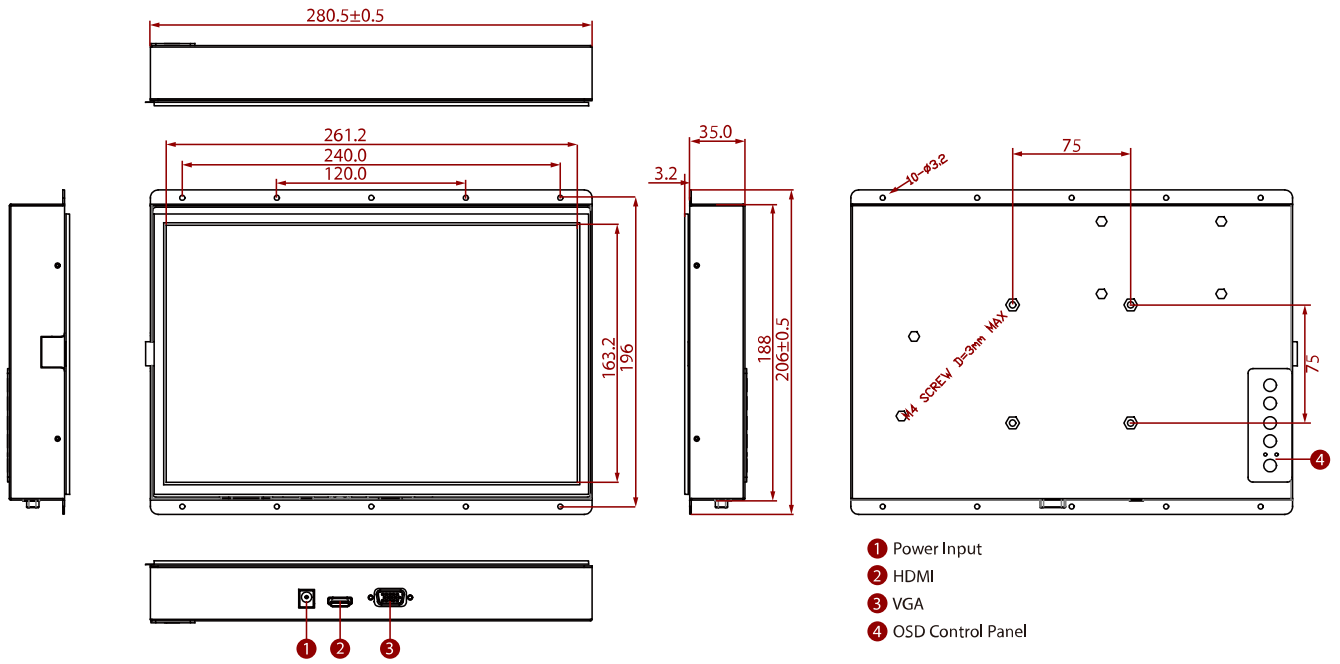

W12L100-OFM9

12.1" Open Frame Display

KEY FEATURES

- 12.1inch, 1280 x 800 Open Frame Display
- VGA and HDMI input
- Open frame
- VESA mount

SPECIFICATIONS

Display			
Resolution	1280x800	Size	12.1 inches
Contrast Ratio	1000:1	Panel Brightness	400 nits
Display Color	16.2M Colors	View Angles	88,88,88,88
Active Area	261.12x163.2 mm	Touch / Glass	Resistive Touch Screen (Optional) Protection Glass w/o Touch Function (Optional) SAW Touch (Surface Acoustic Wave) (Optional)
Environment			
Operating Humidity	10% to 90% (non-condensing)	Operating Temperature	0~50°C
Storage Temperature	-10~60°C		
Certification			
Certification	CE, FCC		
IO Ports			
USB Port	1 x USB for Touch Screen	Video	1 x VGA 1 x HDMI (Optional) 1 x DVI (Optional)
Audio	Audio line in (3.5mm) (Optional) 2 x Speaker (Optional)		
Accessory			
Accessory	1 x VGA cable 1 x HDMI cable 100~240V AC to DC Adapter Power Cord Manual VESA screws(Varies by product)	Optional Accessory	Remote Controller (Optional,Varies by product)
Power			
Power Rating	12V DC input		
Control			
Button	5 Keys: -, +, Power, Esc, Enter		

DIMENSIONS UNIT:MM

NOTE

1. This is a simplified drawing and some components are not marked in detail.
2. Please contact our sales representative if you need further product information.
3. All specifications are subject to change without prior notice.
4. The product shown in this datasheet is a standard model. For diagrams that contain customized or optional I/O, please contact the Winmate Sales Team for more information.