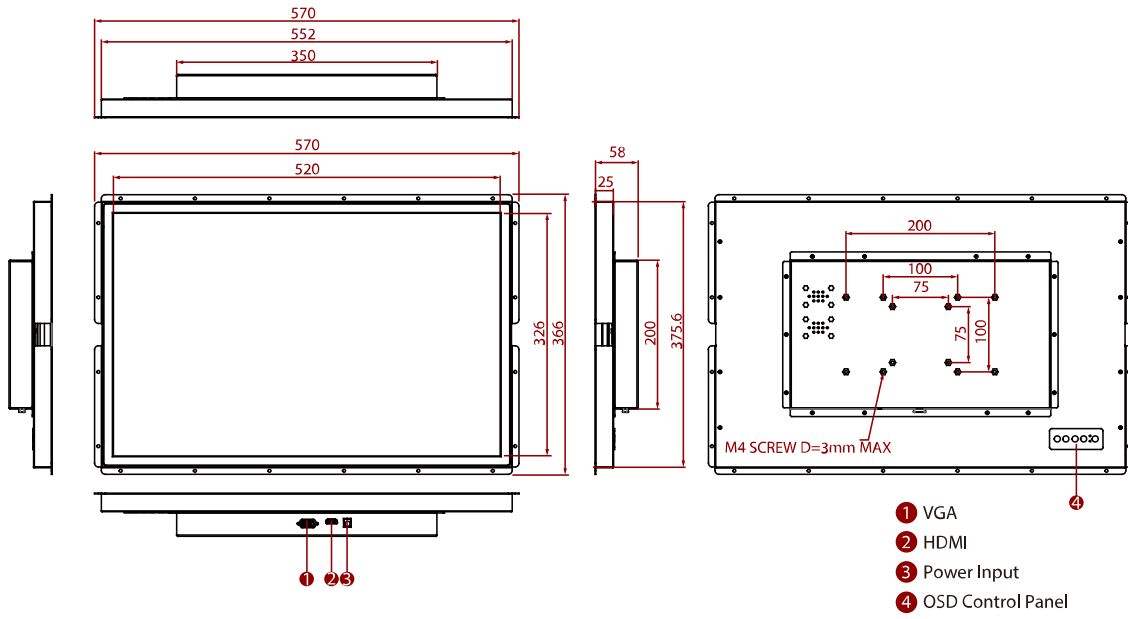

W24L100-OFS1

24" Open Frame Display

KEY FEATURES

- 24", 1920 x 1200
- VGA input
- Open frame
- VESA mount

SPECIFICATIONS

Display			
Resolution	1920x1200	Size	24 inches
Contrast Ratio	1000:1	Panel Brightness	300 nits
Display Color	16.7M Colors	View Angles	89,89,89,89
Active Area	518.4 x 324.0 mm	Touch / Glass	Resistive Touch Screen (Optional) Protection Glass w/o Touch Function (Optional) SAW Touch (Surface Acoustic Wave) (Optional)
Environment			
Operating Humidity	10% to 90% (non-condensing)	Operating Temperature	0~50°C
Storage Temperature	-10~60°C		
Certification			
Certification	CE, FCC		
IO Ports			
USB Port	1 x USB for Touch Screen	Video	1 x VGA 1 x HDMI (Optional) 1 x DVI (Optional)
Audio	Audio line in (3.5mm) (Optional) 2 x Speaker (Optional)		
Mechanical			
Dimension	570 x 375 x 58 mm	Mounting	VESA Mount/ Rear Mount
Enclosure	Metal	Cooling System	Fanless Design
Accessory			
Accessory	1 x VGA cable 1 x HDMI cable 100~240V AC to DC Adapter Power Cord Manual VESA screws(Varies by product)	Optional Accessory	Remote Controller (Optional,Varies by product)
Power			
Power Rating	12V DC input		
Control			

DIMENSIONS UNIT:MM

NOTE

1. This is a simplified drawing and some components are not marked in detail.
2. Please contact our sales representative if you need further product information.
3. All specifications are subject to change without prior notice.
4. The product shown in this datasheet is a standard model. For diagrams that contain customized or optional I/O, please contact the Winmate Sales Team for more information.