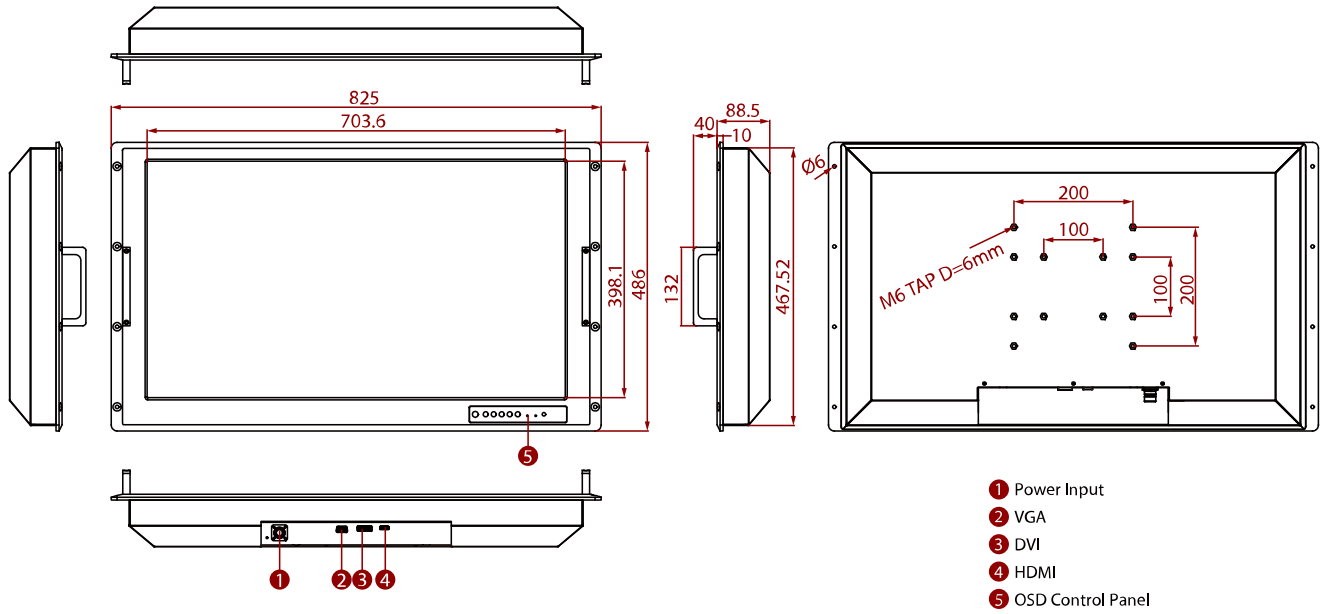

SPECIFICATIONS

Display	
Resolution	1920x1080
Contrast Ratio	4000:1
Display Color	16.7M Colors
Active Area	698.4x392.85 mm
Size	32.0 inches
Panel Brightness	400.0 nits
View Angles	89,89,89,89
Touch / Glass	AR Protection Glass
Environment	
Operating Humidity	10% to 95% RH
Storage Temperature	-10°C~60°C
Operating Temperature	0~50°C
Compliance	
MIL-STD 461E/F/G	RE101 / RE102 CE101 / CE102 CS118 with EMI Glass / Touch(Optional) RS101 / RS 103 CS101 / CS 106 / CS 109 / CS 114 / CS 115 / CS 116
MIL-STD 810G	Vibration Method 514.6 Humidity Method 507.4 Transit Drop Method 516.5
Certification	
Certification	CE, FCC
IO Ports	
Video	DVI, VGA HDMI (Optional)
Mechanical	
Dimension	825 x 486 x 88.5 mm
Enclosure	Metal
Mounting	VESA Mount/ Rack Mount
Cooling System	Fanless Design
Power	
Power Rating	AC 100~240V, Universal, $\pm 10\%$ DC 9~36V, $\pm 10\%$ (Optional)
Accessory	
Accessory	User Manual(Hardcopy) Power Cord MIL-DTL-38999/1 (2m) VGA Cable (2m)

DVI Cable (2m)
HDMI Cable (2m)

Control

Button 7 key:
Power
Decrease
Increase
Exit/ Auto
Menu
Day/ Night
Lock/ Unlock

DIMENSIONS UNIT:MM

NOTE

1. This is a simplified drawing and some components are not marked in detail.
2. If you require an external test report, Winmate will charge an NRE fee.
3. Please contact our sales representative if you need further product information.
4. All specifications are subject to change without prior notice.
5. The product shown in this datasheet is a standard model. For diagrams that contain customized or optional I/O, please contact the Winmate Sales Team for more information.