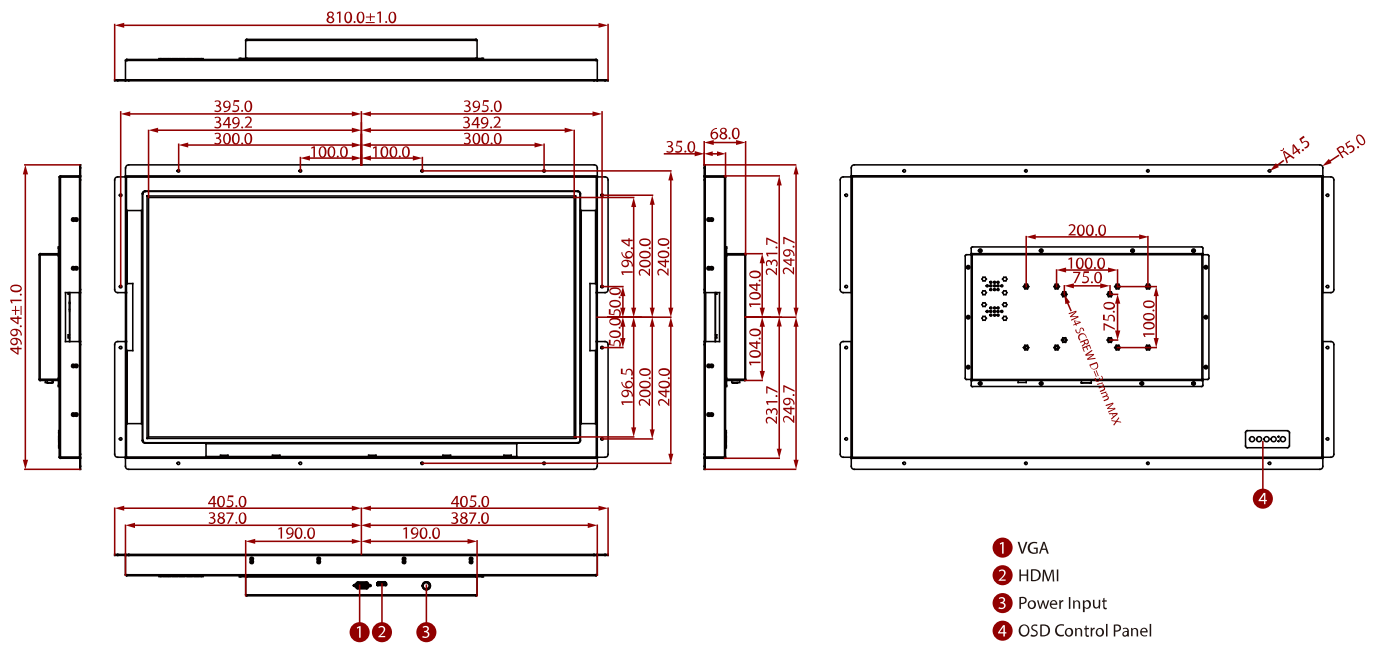

W32L300-OFA3

32" Open Frame Display

KEY FEATURES

- 32", 1920 x 1080
- VGA and HDMI input
- Open Frame
- VESA mount

SPECIFICATIONS

Display			
Resolution	1920x1080	Size	32 inches
Contrast Ratio	4000:1	Panel Brightness	400 nits
Display Color	16.7M Colors	View Angles	89,89,89,89
Active Area	698.4 x 392.85 mm	Touch / Glass	Protection Glass (Optional)
Environment			
Operating Humidity	10% to 90% (non-condensing)	Operating Temperature	0~50°C
Storage Temperature	-10~60°C		
Certification			
Certification	CE, FCC		
IO Ports			
USB Port	1 x USB for Touch Screen	Video	1 x VGA 1 x HDMI (Optional) 1 x DVI (Optional)
Audio	Audio line in (3.5mm) (Optional) 2 x Speaker (Optional)		
Mechanical			
Dimension	810 x 499.4 x 68 mm	Mounting	VESA Mount/ Rear Mount
Enclosure	Metal	Cooling System	Fanless Design
Accessory			
Accessory	1 x VGA cable 1 x HDMI cable 100~240V AC to DC Adapter Power Cord Manual VESA screws(Varies by product)	Optional Accessory	Remote Controller (Optional,Varies by product)
Power			
Power Rating	24V DC in		
Control			
Button	5 Keys: -, +, Power, Esc, Enter		

DIMENSIONS UNIT:MM

NOTE

1. This is a simplified drawing and some components are not marked in detail.
2. Please contact our sales representative if you need further product information.
3. All specifications are subject to change without prior notice.
4. The product shown in this datasheet is a standard model. For diagrams that contain customized or optional I/O, please contact the Winmate Sales Team for more information.