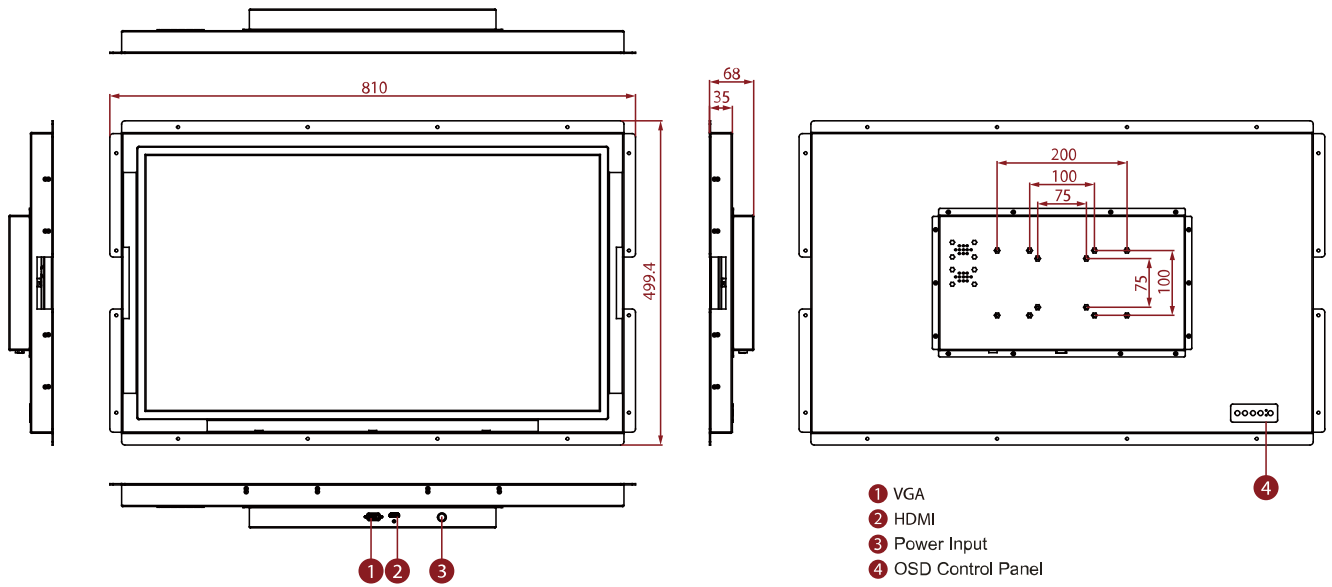

W32L300-OFA3HB

32" Open Frame High Brightness Display

KEY FEATURES

- 32", 1920 x 1080
- VGA and HDMI input
- Open frame
- VESA mount
- High brightness

SPECIFICATIONS

Display	
Resolution	1920x1080
Contrast Ratio	4000:1
Display Color	16.7M Colors
Active Area	698.4 x 392.85 mm
Size	32 inches
Panel Brightness	1500 nits
View Angles	89,89,89,89
Touch / Glass	Protection Glass w/o Touch Function (Optional)
Environment	
Operating Humidity	10% to 90% (non-condensing)
Storage Temperature	-10~60°C
Operating Temperature	0~50°C
Certification	
Certification	CE, FCC
IO Ports	
USB Port	1 x USB for Touch Screen
Audio	Audio line in (3.5mm) (Optional) 2 x Speaker (Optional)
Video	1 x VGA 1 x HDMI (Optional) 1 x DVI (Optional)
Mechanical	
Dimension	810 x 499.4 x 68 mm
Enclosure	Metal
Mounting	VESA Mount/ Panel Mount
Cooling System	Fanless Design
Accessory	
Accessory	1 x VGA cable 1 x HDMI cable 100~240V AC to DC Adapter Power Cord Manual VESA screws(Varies by product)
Optional Accessory	Remote Controller (Optional,Varies by product)
Power	
Power Rating	24V DC in
Control	
Button	5 Keys: -, +, Power, Esc, Enter

DIMENSIONS UNIT:MM

NOTE

1. This is a simplified drawing and some components are not marked in detail.
2. Please contact our sales representative if you need further product information.
3. All specifications are subject to change without prior notice.
4. The product shown in this datasheet is a standard model. For diagrams that contain customized or optional I/O, please contact the Winmate Sales Team for more information.