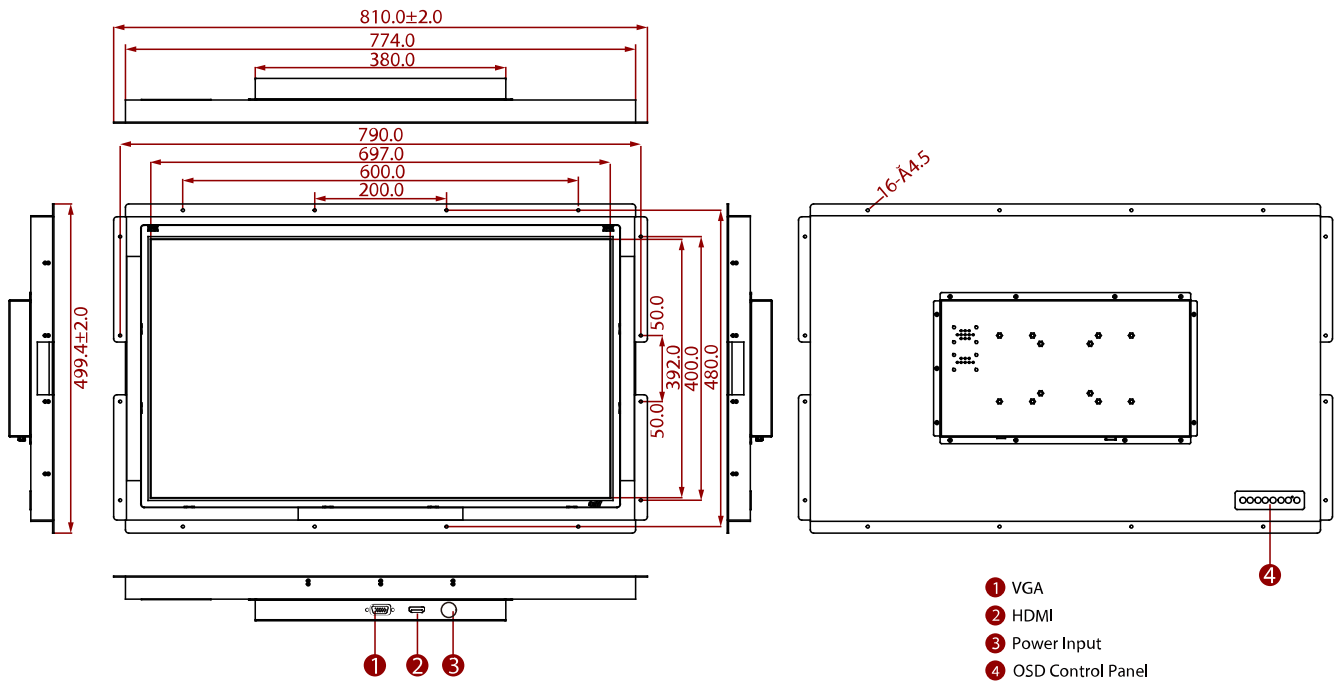

W32L300-OFA3TR

32" Open Frame Transflective Display

KEY FEATURES

- 32", 1920 x 1080 Open Frame Transflective Display
- VGA and HDMI input
- Open frame
- VESA mount
- Transflective

SPECIFICATIONS

Display	
Resolution	1920x1080
Contrast Ratio	4000:1
Display Color	16.7M Colors
Active Area	698.4 x 392.85 mm
Size	32 inches
Panel Brightness	400 nits
View Angles	89,89,89,89
Touch / Glass	Protection Glass (Optional)
Environment	
Operating Humidity	10% to 90% (non-condensing)
Storage Temperature	-10~60°C
Operating Temperature	0~50°C
Certification	
Certification	CE, FCC
IO Ports	
USB Port	1 x USB for Touch Screen
Audio	Audio line in (3.5mm) (Optional) 2 x Speaker (Optional)
Video	1 x VGA 1 x HDMI (Optional) 1 x DVI (Optional)
Accessory	
Accessory	1 x VGA cable 1 x HDMI cable 100~240V AC to DC Adapter Power Cord Manual VESA screws(Varies by product)
Optional Accessory	Remote Controller (Optional,Varies by product)
Power	
Power Rating	24V DC in
Control	
Button	5 Keys: -, +, Power, Esc, Enter

DIMENSIONS UNIT:MM

NOTE

1. This is a simplified drawing and some components are not marked in detail.
2. Please contact our sales representative if you need further product information.
3. All specifications are subject to change without prior notice.
4. The product shown in this datasheet is a standard model. For diagrams that contain customized or optional I/O, please contact the Winmate Sales Team for more information.