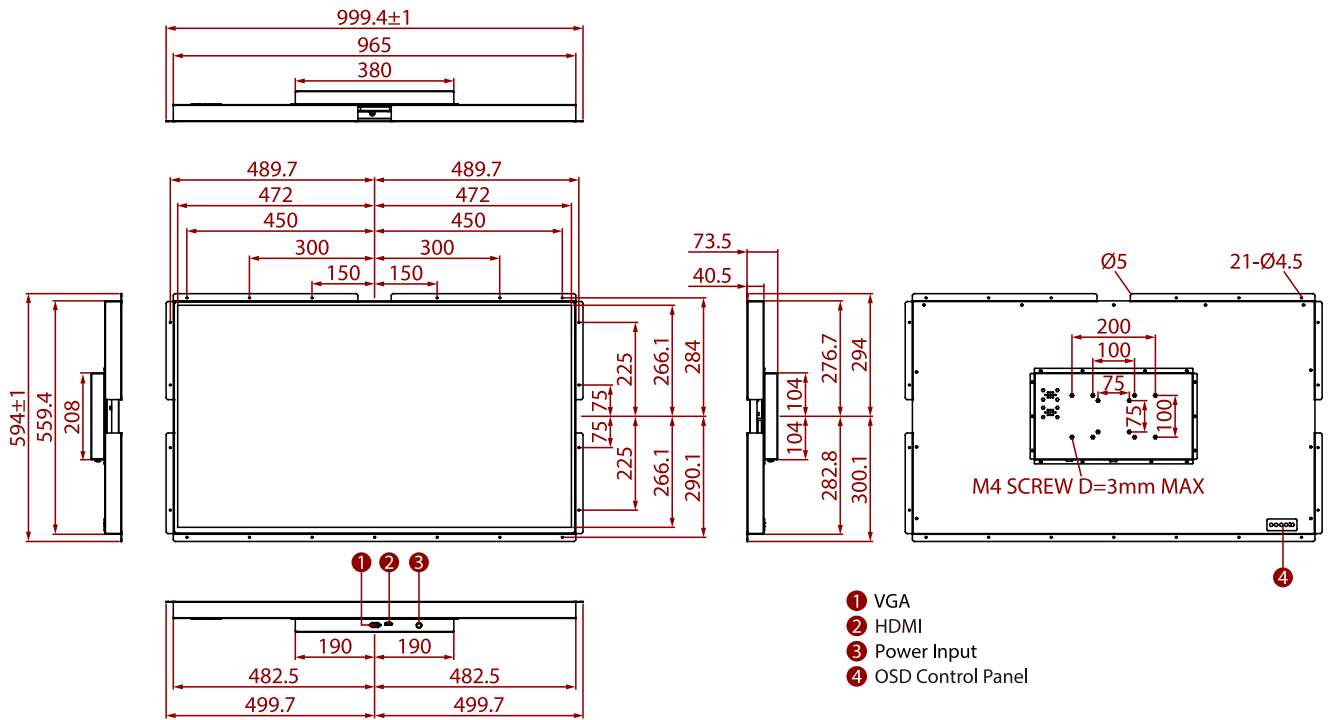

W43L300-OFA1

43" Open Frame Display

KEY FEATURES

- 43", 1920 x 1080
- VGA and HDMI input
- Open frame
- VESA mount

SPECIFICATIONS

Display	
Resolution	1920x1080
Contrast Ratio	4000:1
Display Color	16.7M Colors
Active Area	940.896x529.254 mm
Size	42.5 inches
Panel Brightness	500 nits
View Angles	89,89,89,89
Touch / Glass	Protection Glass (Optional)
Environment	
Operating Humidity	10% to 90% (non-condensing)
Storage Temperature	-10~60°C
Operating Temperature	0~50°C
Certification	
Certification	CE, FCC
IO Ports	
Video	1 x VGA 1 x HDMI (Optional) 1 x DVI (Optional)
Audio	Audio line in (3.5mm) (Optional) 2 x Speaker (Optional)
Mechanical	
Dimension	999.4 x 594 x 73.5 mm
Enclosure	Metal
Mounting	VESA Mount/ Rear Mount
Cooling System	Fanless Design
Accessory	
Accessory	1 x VGA cable 1 x HDMI cable 100~240V AC to DC Adapter Power Cord Manual VESA screws(Varies by product)
Optional Accessory	Remote Controller (Optional,Varies by product)
Power	
Power Rating	24V DC in
Control	
Button	5 Keys: -, +, Power, Esc, Enter

DIMENSIONS UNIT:MM

NOTE

1. This is a simplified drawing and some components are not marked in detail.
2. Please contact our sales representative if you need further product information.
3. All specifications are subject to change without prior notice.
4. The product shown in this datasheet is a standard model. For diagrams that contain customized or optional I/O, please contact the Winmate Sales Team for more information.